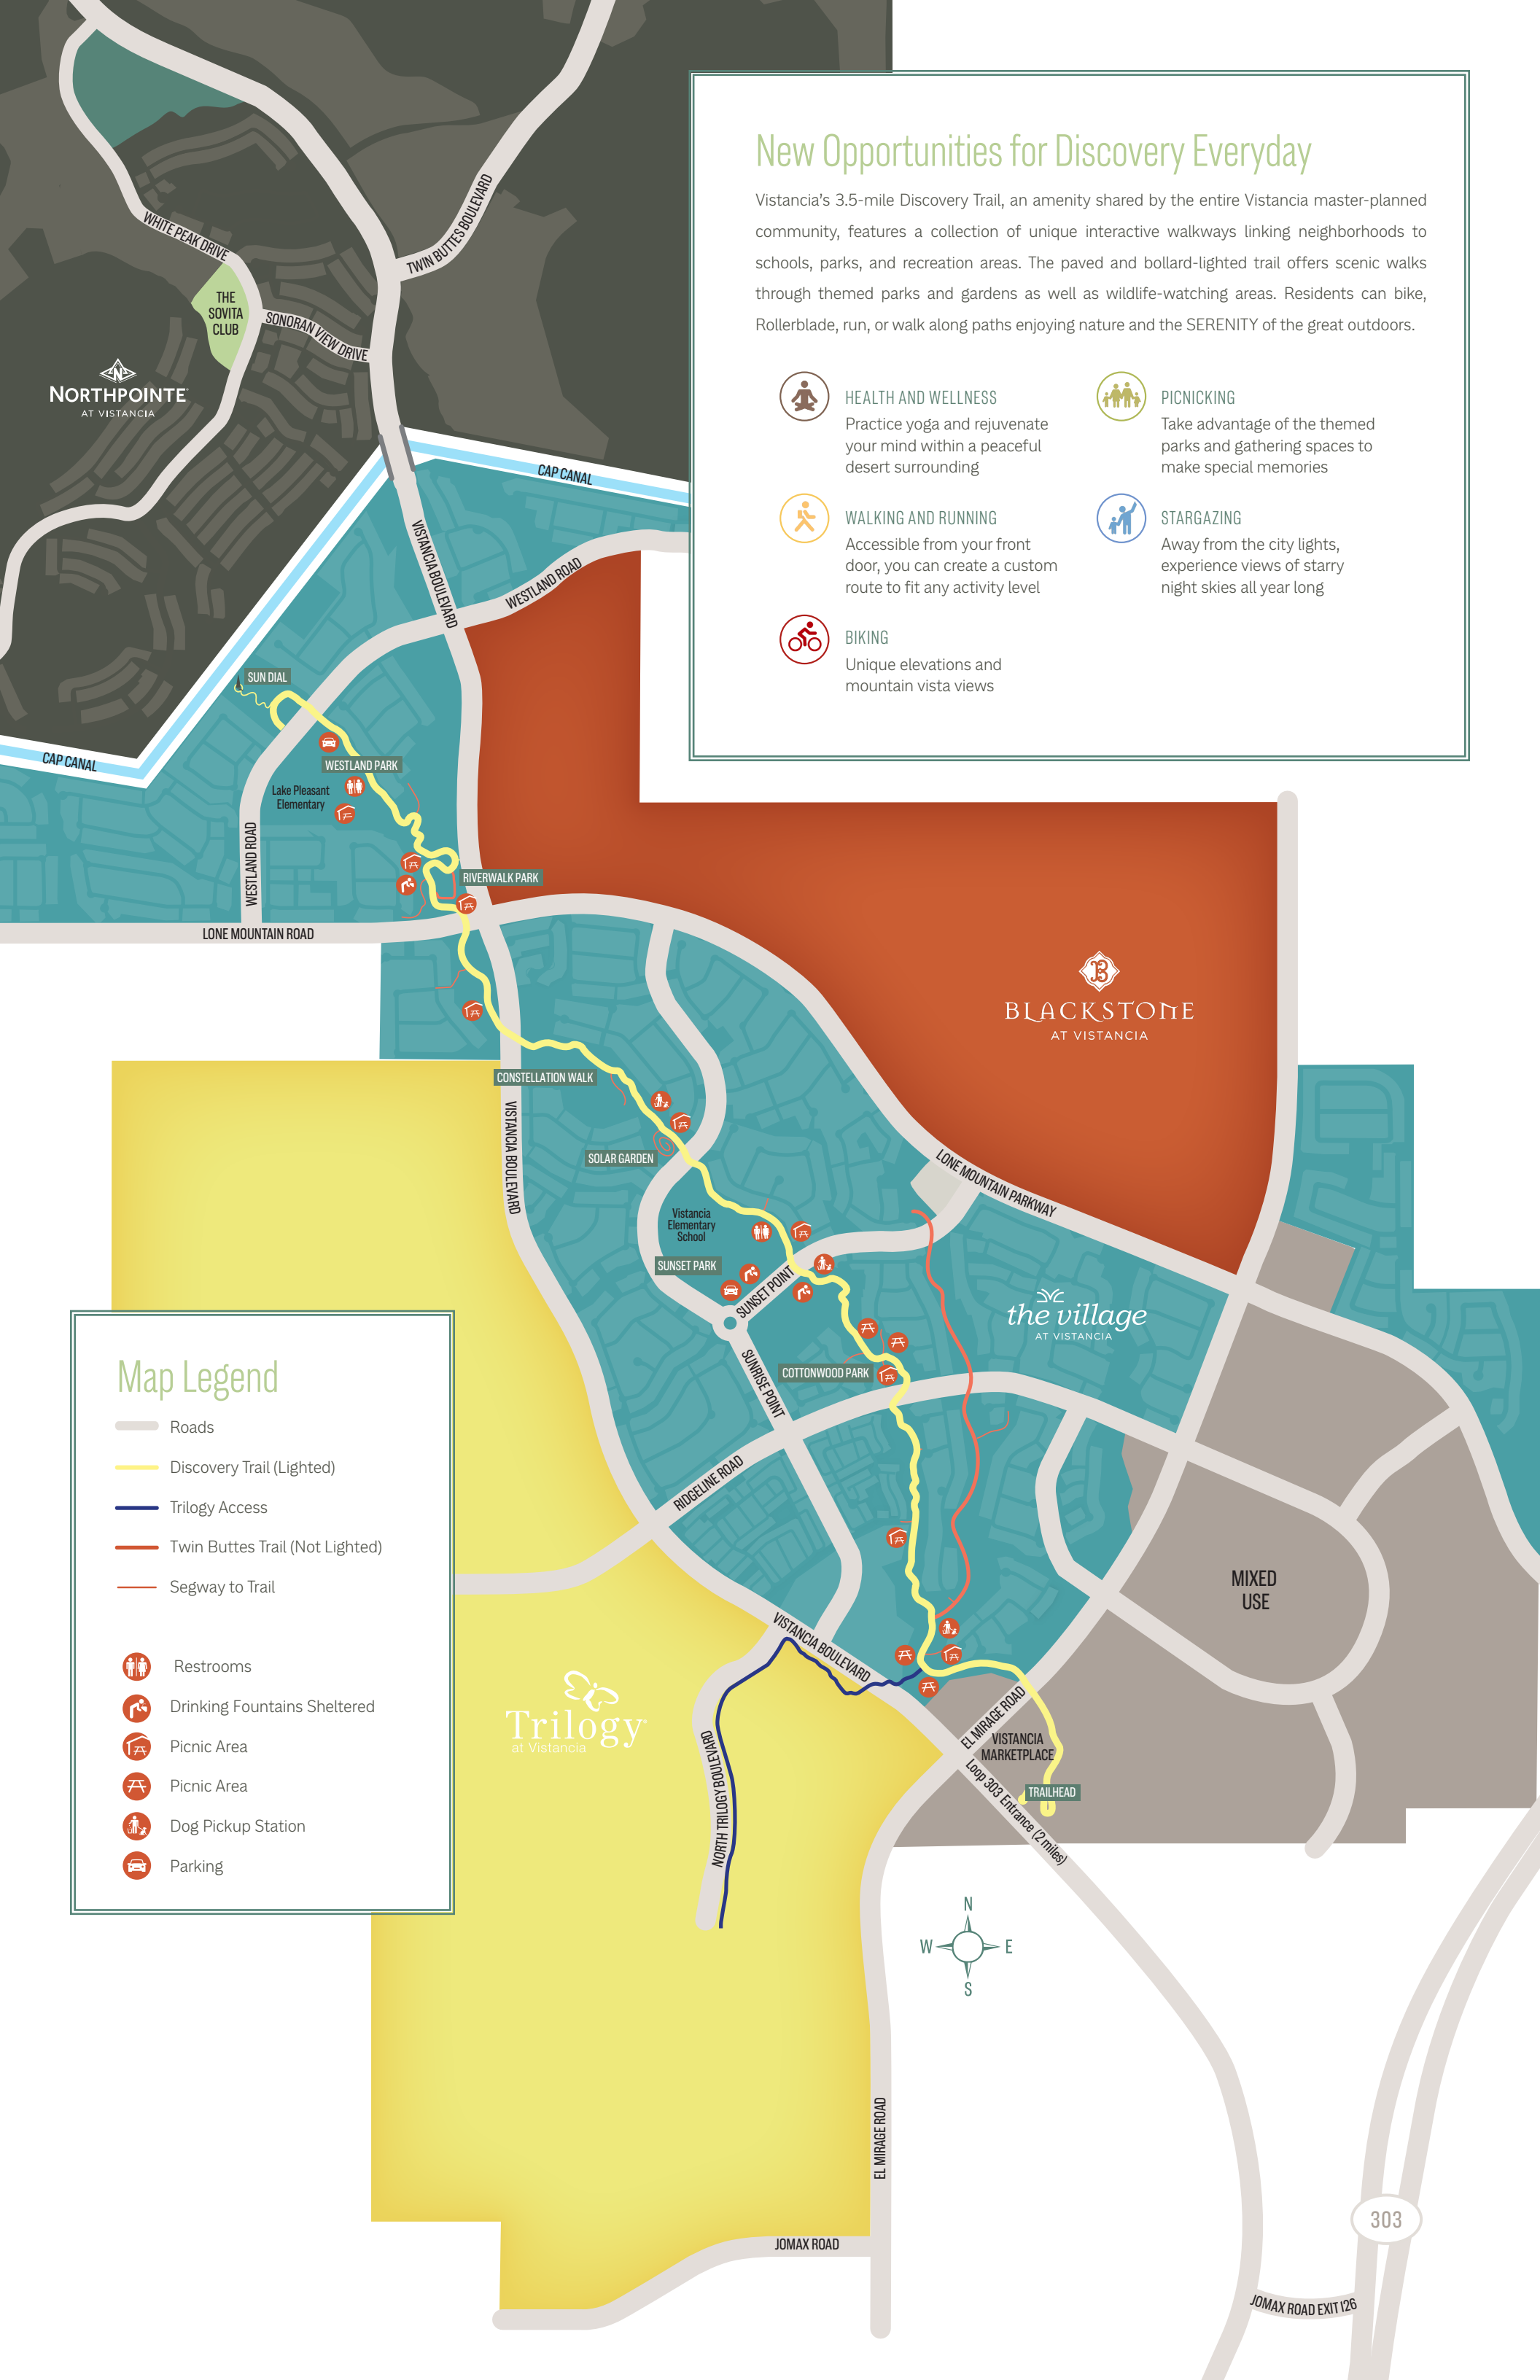

New Opportunities for Discovery Everyday

Vistancia's 3.5-mile Discovery Trail, an amenity shared by the entire Vistancia master-planned community, features a collection of unique interactive walkways linking neighborhoods to schools, parks, and recreation areas. The paved and bollard-lighted trail offers scenic walks through themed parks and gardens as well as wildlife-watching areas. Residents can bike, Rollerblade, run, or walk along paths enjoying nature and the SERENITY of the great outdoors.

HEALTH AND WELLNESS
Practice yoga and rejuvenate your mind within a peaceful desert surrounding

PICNICKING
Take advantage of the themed parks and gathering spaces to make special memories

WALKING AND RUNNING
Accessible from your front door, you can create a custom route to fit any activity level

STARGAZING
Away from the city lights, experience views of starry night skies all year long

BIKING
Unique elevations and mountain vista views

Map Legend

- Roads
- Discovery Trail (Lighted)
- Trilogy Access
- Twin Buttes Trail (Not Lighted)
- Segway to Trail

- Restrooms
- Drinking Fountains Sheltered
- Picnic Area
- Picnic Area
- Dog Pickup Station
- Parking

303

JOMAX ROAD EXIT 126