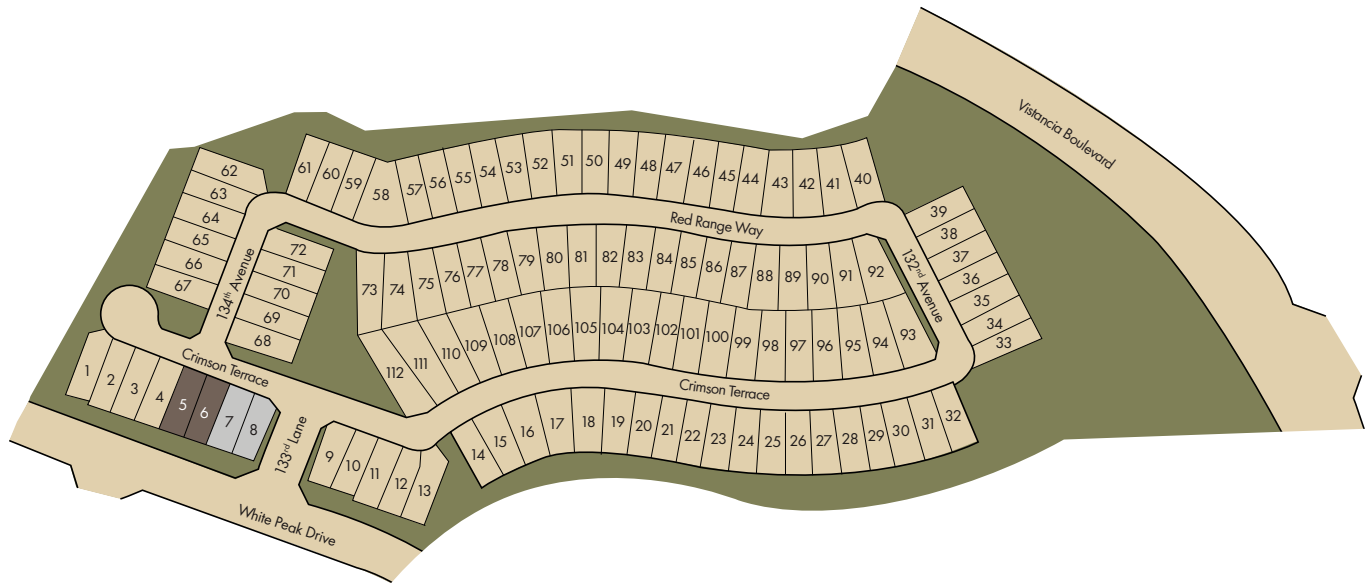

PINNACLE AT NORTHPOINTE AT VISTANCIA

623.235.2371

Map not drawn to scale.

RICHMOND AMERICAN HOMESITE

MODEL

PARKING

Map is conceptual only and is not to scale. May depict planned features, the completion of which may be outside the control of Richmond American Homes.
 ©2020 Richmond American Homes, Richmond American Homes of Arizona, Inc. (a public report is available on the state real estate department's website), Richmond American Construction, Inc. ROC #206612. 5/14/20